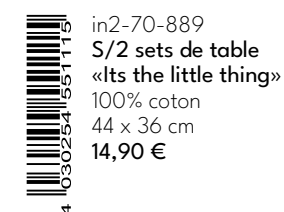

Torchon
70% coton Bio tissé main
30% viscose
45 x 60 cm
18,90 €