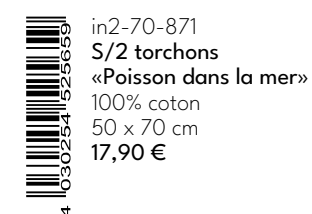

Torchon
70% coton Bio tissé main
30% viscose
45 x 60 cm
18,90 €